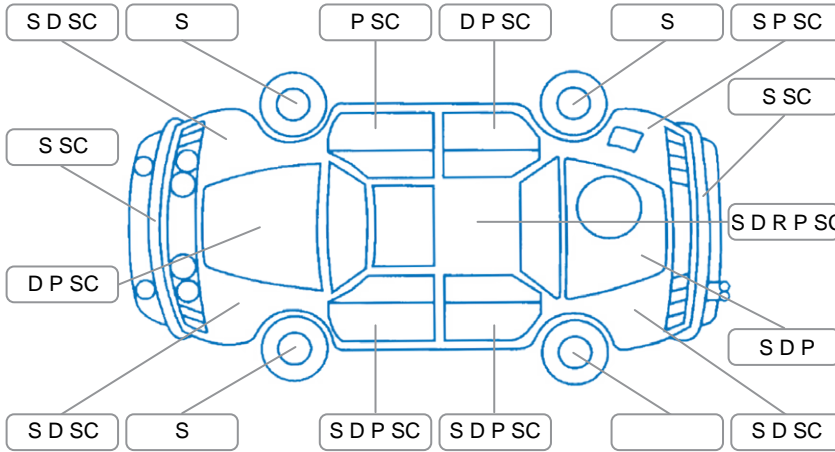

Report ID:	28,250,684	Version:	2
Created:	17 Jun 2026		

Make:	Subaru	Model:	Legacy
Body Style:	Wagon	Year:	1996
Rego No.:	UC5668	Rego Expiry:	01 Jul 2026
WoF Expiry:	20 Oct 2026	Odometer:	238,866 Kms
Good No.:	28250684	VIN:	JF1BG7KJ4TG021817
Next Service:	244,100 Kms	Service History:	Yes

**Key**

S = Scratch    R = Rust    C = Crack    \* = Decals    W = Significant scuffs  
 D = Dent    PT = Paint defect    P = Pin dent    SC = Stone Chips

Note: some defects and blemishes may not be displayed in the diagram

Conditions During Body Inspection

**Under Carriage and Under Bonnet Inspection Comments**

Major engine oil leaks.  
 RH outer CV boot split.  
 Minor gearbox oil leak.

**Interior Comments**

Seats:	Good
Carpets:	Good
Panels:	Average, steering column surround damaged.
Dashboard:	Good