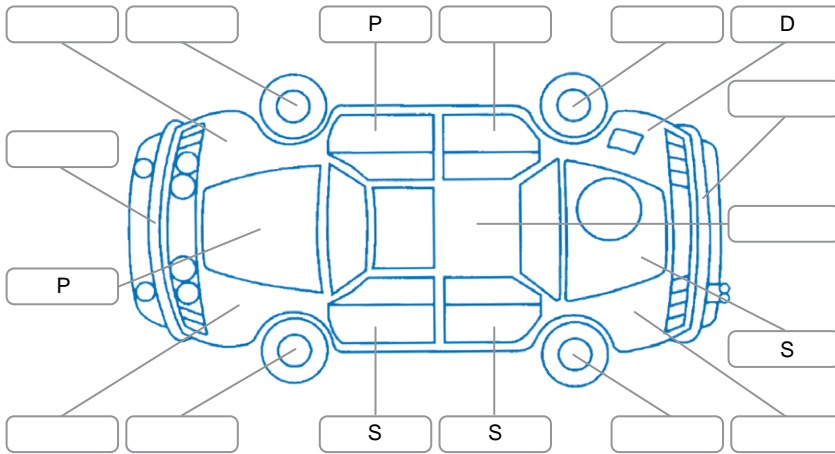

Report ID:	28,250,678	Version:	2
Created:	18 Jun 2026		

Make:	Holden	Model:	Colorado
Body Style:	Utility	Year:	2017
Rego No.:	NJF729	Rego Expiry:	18 Apr 2027
WoF Expiry:	02 Jul 2027	Odometer:	114,755 Kms
Good No.:	28250678	VIN:	MMU148LK0HH631984
Next Service:	123772	Service History:	No

Key
 S = Scratch R = Rust C = Crack * = Decals W = Significant scuffs
 D = Dent PT = Paint defect P = Pin dent SC = Stone Chips

Note: some defects and blemishes may not be displayed in the diagram

Body Inspection Comments