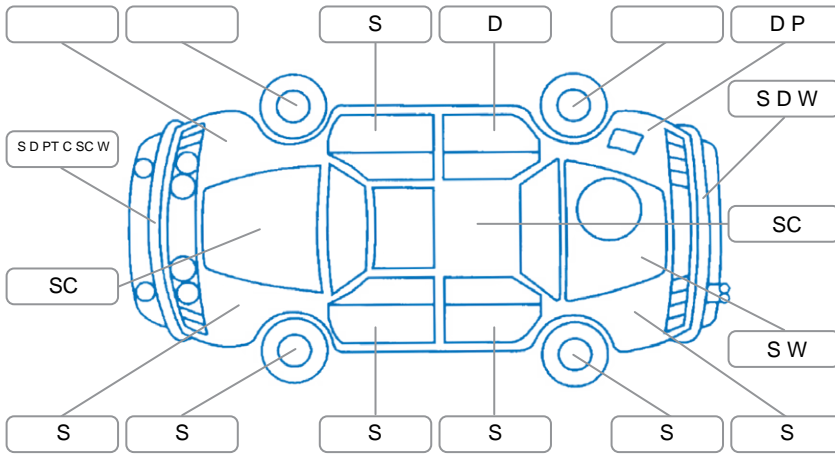

### Key

S = Scratch    R = Rust    C = Crack    \* = Decals    W = Significant scuffs  
 D = Dent    PT = Paint defect    P = Pin dent    SC = Stone Chips

Note: some defects and blemishes may not be displayed in the diagram

### Body Inspection Comments

Left & right corners of front bumper have bolts holding bumper on. Right front wheel hub cap is missing.

Conditions During Body Inspection

Wet