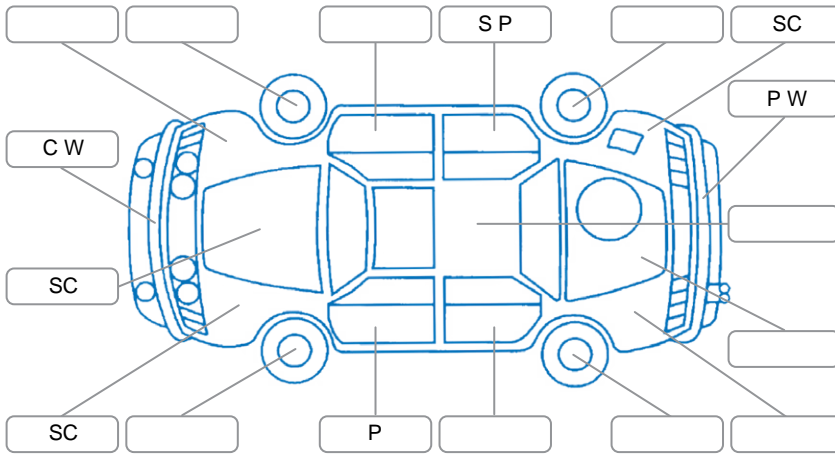

Report ID:	28,250,524	Version:	1
Created:	12 Jun 2026		

Make:	Hyundai	Model:	Santa FE
Body Style:	SUV	Year:	2011
Rego No.:	FYF945	Rego Expiry:	01 Jul 2026
WoF Expiry:	31 Mar 2027	Odometer:	168,126 Kms
Good No.:	28250524	VIN:	KMHS81XSBU751052
Next Service:	178000	Service History:	No

Key
 S = Scratch R = Rust C = Crack * = Decals W = Significant scuffs
 D = Dent PT = Paint defect P = Pin dent SC = Stone Chips

Note: some defects and blemishes may not be displayed in the diagram

Body Inspection Comments