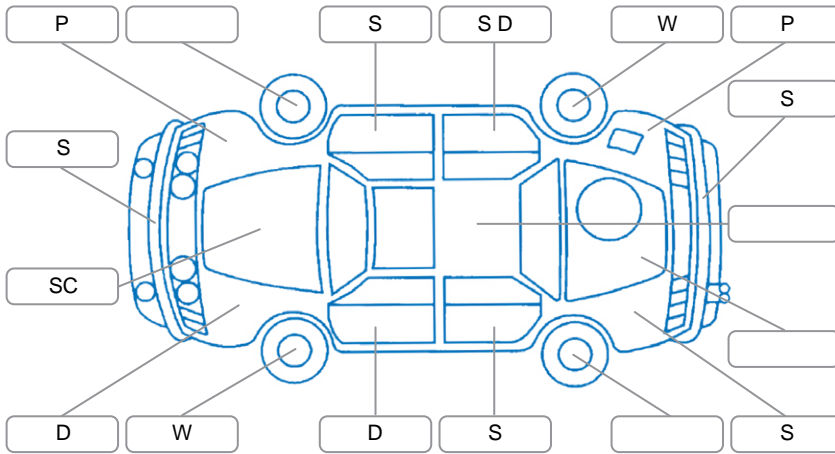

Report ID:	28,250,507	Version:	1
Created:	15 Jun 2026		

Make:	Subaru	Model:	Exiga
Body Style:	Wagon	Year:	2010
Rego No.:	MNQ839	Rego Expiry:	20 May 2026
WoF Expiry:	14 Dec 2026	Odometer:	195,488 Kms
Good No.:	28250507	VIN:	7AT0GF1RX19011821
Next Service:	205500	Service History:	No

### Key

S = Scratch    R = Rust    C = Crack    \* = Decals    W = Significant scuffs  
 D = Dent    PT = Paint defect    P = Pin dent    SC = Stone Chips

Note: some defects and blemishes may not be displayed in the diagram