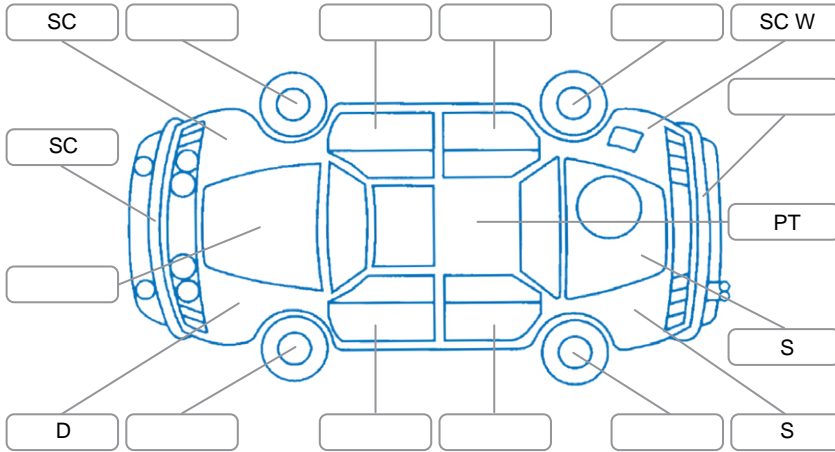

Report ID:	28,250,414	Version:	1
Created:	26 Jun 2026		

Make:	Holden	Model:	Colorado
Body Style:	Utility	Year:	2013
Rego No.:	LCG44	Rego Expiry:	01 Sep 2026
WoF Expiry:	08 Jun 2027	Odometer:	185,024 Kms
Good No.:	28250414	VIN:	MMU148LK0EH609235
Next Service:	200000	Service History:	No

Key

S = Scratch R = Rust C = Crack * = Decals W = Significant scuffs
 D = Dent PT = Paint defect P = Pin dent SC = Stone Chips

Note: some defects and blemishes may not be displayed in the diagram

Body Inspection Comments

Conditions During Body Inspection: Dry

Under Carriage and Under Bonnet Inspection Comments

Interior Comments

Seats:	drivers seat worn
Carpets:	Good
Panels:	Good
Dashboard:	Good

General Comments

Road Conditions During Test Drive	Dry
Engine Timing Mechanism	Cambelt
Evidence of Cam Belt Replacement	<input type="checkbox"/> Yes <input checked="" type="checkbox"/> No Kms
Inspected by:	Greg Morgan
Published by:	Bailey Seymour
Inspection Date:	22 Jun 2026