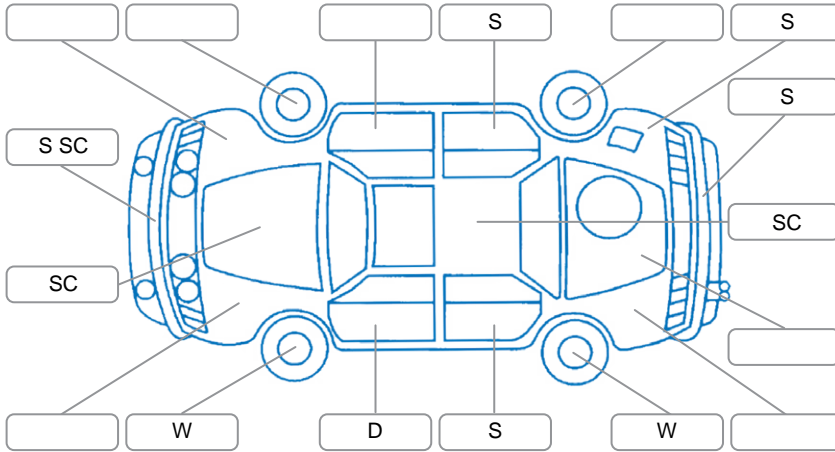

Report ID:	28,250,293	Version:	2
Created:	29 Jun 2026		

Make:	Mazda	Model:	Mazda2
Body Style:	Hatchback	Year:	2022
Rego No.:	PFC603	Rego Expiry:	22 Nov 2026
WoF Expiry:	22 May 2027	Odometer:	39,671 Kms
Good No.:	28250293	VIN:	MM0DJ2HAA0W813365
Next Service:	46758	Service History:	Yes

Key

S = Scratch R = Rust C = Crack * = Decals W = Significant scuffs
 D = Dent PT = Paint defect P = Pin dent SC = Stone Chips

Note: some defects and blemishes may not be displayed in the diagram

Body Inspection Comments

Conditions During Body Inspection: Wet

Under Carriage and Under Bonnet Inspection Comments

Front wheel drive

Interior Comments

Seats:	Good
Carpets:	Good
Panels:	Good
Dashboard:	Good

General Comments

Road Conditions During Test Drive	Wet		
Engine Timing Mechanism	Timing Chain		
Evidence of Cam Belt Replacement	<input type="checkbox"/> Yes	<input type="checkbox"/> No	Kms
Inspected by:	Xinghui Lin		
Published by:	Kenneth Mak		
Inspection Date:	15 Jun 2026		