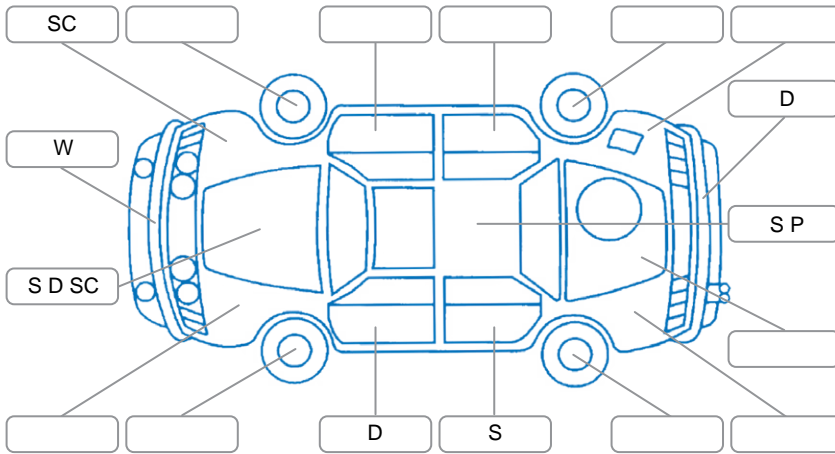

Report ID:	28,250,286	Version:	1
Created:	16 Jun 2026		

Make:	Mitsubishi	Model:	Triton
Body Style:	Utility	Year:	2017
Rego No.:	KWB461	Rego Expiry:	06 Sep 2026
WoF Expiry:	22 Dec 2026	Odometer:	284,590 Kms
Good No.:	28250286	VIN:	MMAZJKL10HH019346
Next Service:	293,000 Kms	Service History:	Yes

Key

S = Scratch R = Rust C = Crack * = Decals W = Significant scuffs
 D = Dent PT = Paint defect P = Pin dent SC = Stone Chips

Note: some defects and blemishes may not be displayed in the diagram

Body Inspection Comments

Panels: Average

Dashboard: Good

General Comments

Road Conditions During Test Drive

Dry

Engine Timing Mechanism

Timing Chain

Evidence of Cam Belt Replacement