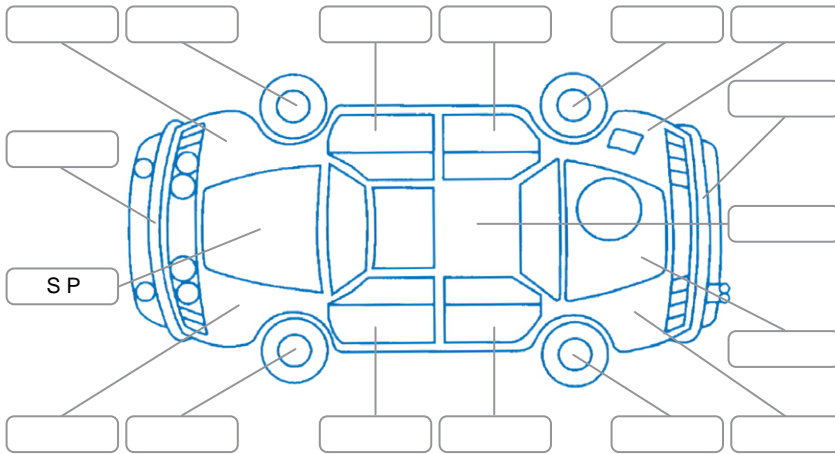

Report ID:	28,250,106	Version:	2
Created:	24 Jun 2026		

Make:	Toyota	Model:	Corolla
Body Style:	Hatchback	Year:	2025
Rego No.:	RCJ856	Rego Expiry:	18 Mar 2027
WoF Expiry:	19 Mar 2028	Odometer:	13,662 Kms
Good No.:	28250106	VIN:	JTNKE3BE003537319
Next Service:	24,214Kms	Service History:	Yes

Key
 S = Scratch R = Rust C = Crack * = Decals W = Significant scuffs
 D = Dent PT = Paint defect P = Pin dent SC = Stone Chips

Note: some defects and blemishes may not be displayed in the diagram

Body Inspection Comments

Conditions During Body Inspection

Under Carriage and Under Bonnet Inspection Comments

Interior Comments

Seats:	Good
Carpets:	Good
Panels:	Good
Dashboard:	Good

General Comments

Road Conditions During Test Drive	Dry
Engine Timing Mechanism	Timing Chain
Evidence of Cam Belt Replacement	<input type="checkbox"/> Yes <input type="checkbox"/> No Kms
Inspected by:	Phillip Russel-Waimotu
Published by:	Bruce Screaton
Inspection Date:	14 Jun 2026