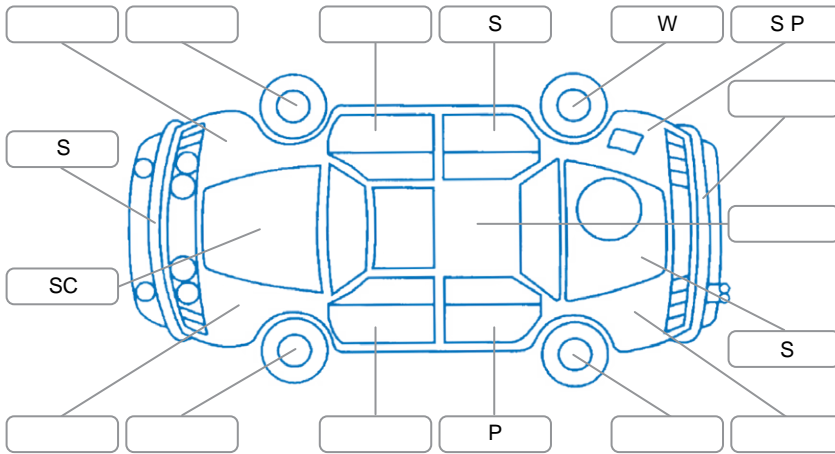

Report ID:	28,250,096	Version:	1
Created:	14 Jun 2026		

Make:	KIA	Model:	Seltos
Body Style:	SUV	Year:	2021
Rego No.:	NLU292	Rego Expiry:	26 Jul 2026
WoF Expiry:	11 May 2027	Odometer:	89,017 Kms
Good No.:	28250096	VIN:	KNAEP81ATM7216768
Next Service:	102000	Service History:	Yes

**Key**  
 S = Scratch    R = Rust    C = Crack    \* = Decals    W = Significant scuffs  
 D = Dent    PT = Paint defect    P = Pin dent    SC = Stone Chips

Note: some defects and blemishes may not be displayed in the diagram