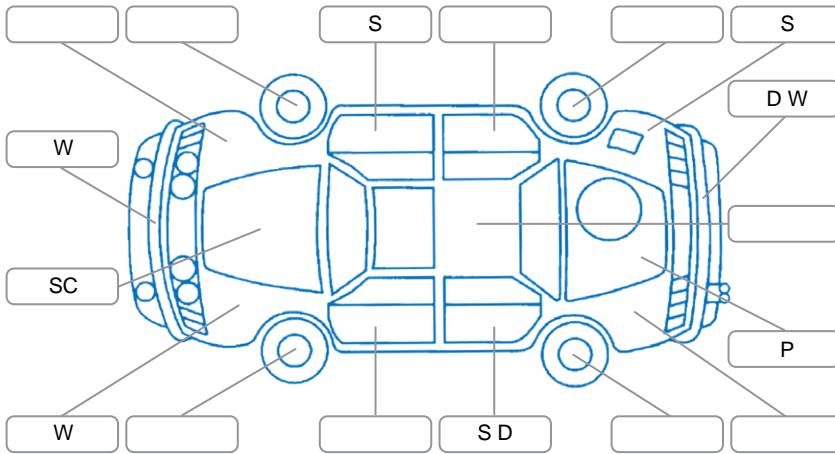

Report ID:	28,250,031	Version:	2
Created:	12 Jun 2026		

Make:	Toyota	Model:	Corolla
Body Style:	Wagon	Year:	2020
Rego No.:	RUW908	Rego Expiry:	07 Dec 2026
WoF Expiry:	28 May 2027	Odometer:	104,834 Kms
Good No.:	28250031	VIN:	7AT0H607X26018255
Next Service:	No Sticker	Service History:	No

Key
 S = Scratch R = Rust C = Crack * = Decals W = Significant scuffs
 D = Dent PT = Paint defect P = Pin dent SC = Stone Chips

Note: some defects and blemishes may not be displayed in the diagram

Body Inspection Comments