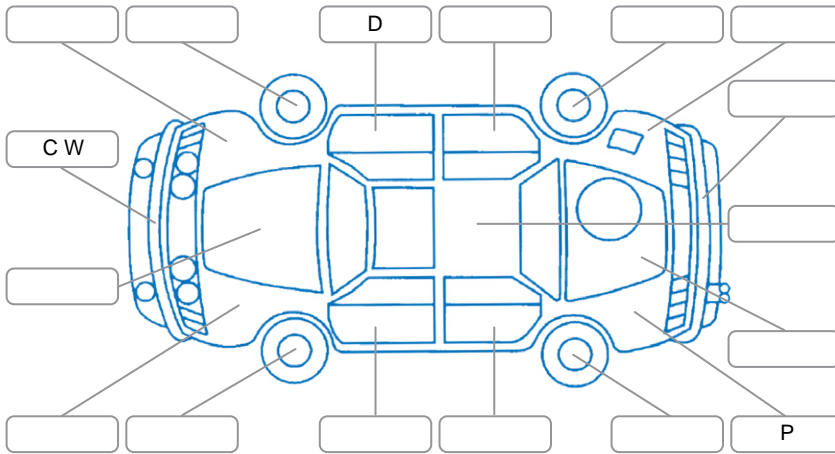

Report ID:	28,250,020	Version:	3
Created:	12 Jun 2026		

Make:	Mini	Model:	Cooper
Body Style:	Hatchback	Year:	2015
Rego No.:	RUW909	Rego Expiry:	08 Dec 2026
WoF Expiry:	05 Jun 2027	Odometer:	68,183 Kms
Good No.:	28250020	VIN:	WMWXM720302A75725
Next Service:	No Sticker	Service History:	No

Key
 S = Scratch R = Rust C = Crack * = Decals W = Significant scuffs
 D = Dent PT = Paint defect P = Pin dent SC = Stone Chips

Note: some defects and blemishes may not be displayed in the diagram

Body Inspection Comments

Chrome trim on front bumper loose

Conditions During Body Inspection

Dry

Under Carriage and Under Bonnet Inspection Comments

Interior Comments

Seats:	Good
Carpets:	Good
Panels:	Good
Dashboard:	Good

General Comments