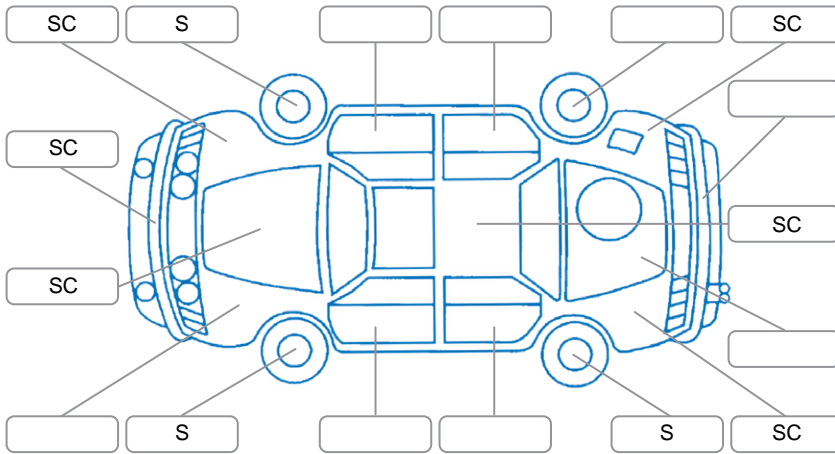

Report ID:	28,249,962	Version:	2
Created:	23 Jun 2026		

Make:	Mazda	Model:	Mazda2
Body Style:	Hatchback	Year:	2018
Rego No.:	LHF680	Rego Expiry:	11 Aug 2026
WoF Expiry:	04 Apr 2027	Odometer:	58,983 Kms
Good No.:	28249962	VIN:	MM0DJ2HAA0W364162
Next Service:	67,000 Kms	Service History:	No

Key
 S = Scratch R = Rust C = Crack * = Decals W = Significant scuffs
 D = Dent PT = Paint defect P = Pin dent SC = Stone Chips

Note: some defects and blemishes may not be displayed in the diagram

Body Inspection Comments