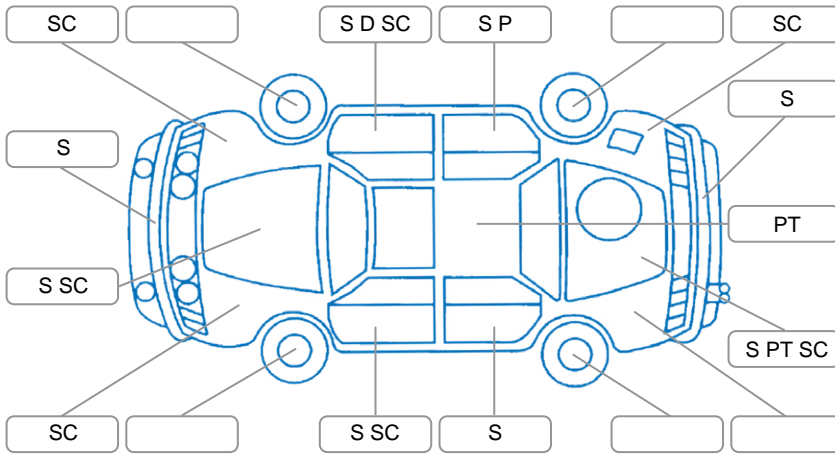

Report ID:	28,249,873	Version:	1
Created:	14 Jun 2026		

Make:	Subaru	Model:	Forester
Body Style:	SUV	Year:	2013
Rego No.:	RNR481	Rego Expiry:	04 Jul 2026
WoF Expiry:	04 Aug 2026	Odometer:	97,225 Kms
Good No.:	28249873	VIN:	7AT0GF17X25019344
Next Service:	105,497 Kms	Service History:	No

Key

S = Scratch R = Rust C = Crack * = Decals W = Significant scuffs
 D = Dent PT = Paint defect P = Pin dent SC = Stone Chips

Note: some defects and blemishes may not be displayed in the diagram

Body Inspection Comments

Conditions During Body Inspection

Dry

Under Carriage and Under Bonnet Inspection Comments

Interior Comments

Seats:	Good
Carpets:	Good
Panels:	Good
Dashboard:	Good

General Comments

Engine misfire at idle.

Road Conditions During Test Drive	Dry		
Engine Timing Mechanism	Timing Chain		
Evidence of Cam Belt Replacement	<input type="checkbox"/> Yes	<input type="checkbox"/> No	Kms
Inspected by:	Troy Smith		
Published by:	Troy Smith		
Inspection Date:	14 Jun 2026		