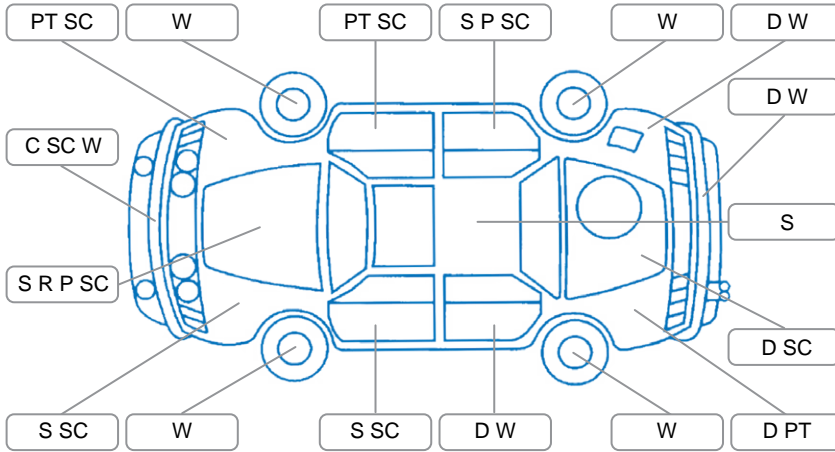

Report ID:	28,249,860	Version:	1
Created:	12 Jun 2026		

Make:	Suzuki	Model:	Swift
Body Style:	Hatchback	Year:	2005
Rego No.:	CWG300	Rego Expiry:	15 Jun 2026
WoF Expiry:	05 Aug 2026	Odometer:	173,958 Kms
Good No.:	28249860	VIN:	JSAEZC21S00106647
Next Service:	181900	Service History:	No

Key

S = Scratch R = Rust C = Crack * = Decals W = Significant scuffs
 D = Dent PT = Paint defect P = Pin dent SC = Stone Chips

Note: some defects and blemishes may not be displayed in the diagram

Body Inspection Comments

Front and rear bumpers misaligned
 Left fog surround missing

Conditions During Body Inspection

Dry

Under Carriage and Under Bonnet Inspection Comments

Corrosion on radiator fan
 Underbody rust
 Engine oil leak