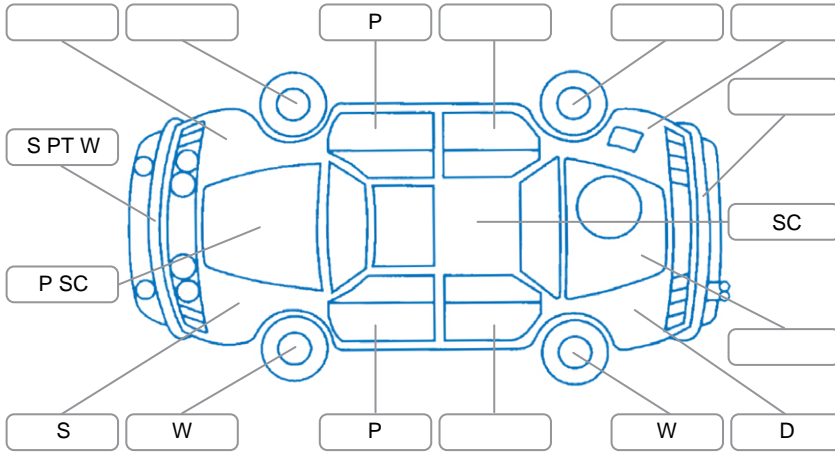

Report ID:	28,249,716	Version:	1
Created:	16 Jun 2026		

Make:	Hyundai	Model:	Sonata
Body Style:	Sedan	Year:	2009
Rego No.:	EZJ579	Rego Expiry:	01 May 2026
WoF Expiry:	12 Jun 2027	Odometer:	226,884 Kms
Good No.:	28249716	VIN:	KMHET41DR9A647871
Next Service:	229,971 Kms	Service History:	No

### Key

S = Scratch    R = Rust    C = Crack    \* = Decals    W = Significant scuffs  
 D = Dent    PT = Paint defect    P = Pin dent    SC = Stone Chips

Note: some defects and blemishes may not be displayed in the diagram