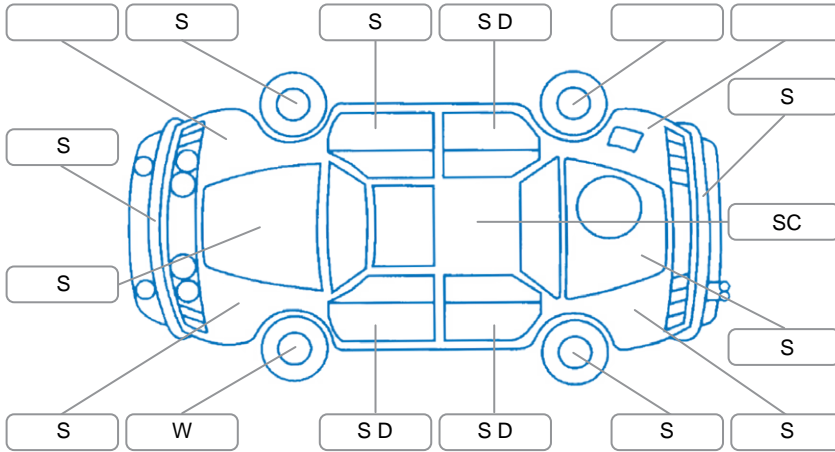

Key

S = Scratch R = Rust C = Crack * = Decals W = Significant scuffs
 D = Dent PT = Paint defect P = Pin dent SC = Stone Chips

Note: some defects and blemishes may not be displayed in the diagram

Body Inspection Comments

Windscreen stone chip outside cva,

Conditions During Body Inspection

Under Carriage and Under Bonnet Inspection Comments

Interior Comments

Seats:	Good
Carpets:	Good
Panels:	Good
Dashboard:	Good

General Comments