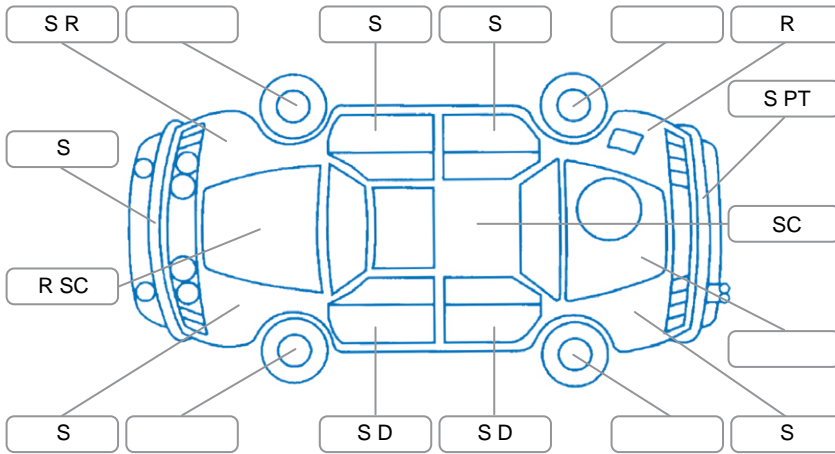

Report ID:	28,249,582	Version:	2
Created:	15 Jun 2026		

Make:	Toyota	Model:	Highlander
Body Style:	SUV	Year:	2017
Rego No.:	KRE63	Rego Expiry:	23 Dec 2026
WoF Expiry:	23 Jun 2027	Odometer:	214,132 Kms
Good No.:	28249582	VIN:	5TDBZ3FH50S410092
Next Service:	225000	Service History:	Yes

Key

S = Scratch R = Rust C = Crack * = Decals W = Significant scuffs
 D = Dent PT = Paint defect P = Pin dent SC = Stone Chips

Note: some defects and blemishes may not be displayed in the diagram

Body Inspection Comments

Windscreen stone chip inside cva, roof rack rail cover missing,

Conditions During Body Inspection

Wet

Under Carriage and Under Bonnet Inspection Comments

Interior Comments

Seats:	Good
Carpets:	Good
Panels:	Good
Dashboard:	Good