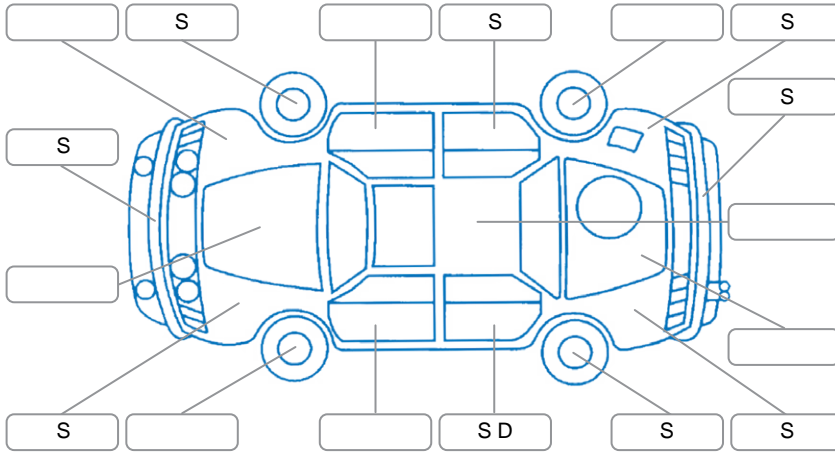

Report ID:	28,249,553	Version:	1
Created:	16 Jun 2026		

Make:	Ford	Model:	Escape
Body Style:	SUV	Year:	2017
Rego No.:	KJM361	Rego Expiry:	08 Aug 2026
WoF Expiry:	09 Jun 2027	Odometer:	102,999 Kms
Good No.:	28249553	VIN:	WF0AXXWPMAGS14280
Next Service:	110000	Service History:	Yes

**Key**

S = Scratch    R = Rust    C = Crack    \* = Decals    W = Significant scuffs  
 D = Dent    PT = Paint defect    P = Pin dent    SC = Stone Chips

Note: some defects and blemishes may not be displayed in the diagram

Orig Odo 102355,

Road Conditions During Test Drive	Wet	
Engine Timing Mechanism	Timing Chain	
Evidence of Cam Belt Replacement	<input type="checkbox"/> Yes <input type="checkbox"/> No	Kms
Inspected by:	Curshey Accad	
Published by:	Curshey Accad	
Inspection Date:	16 Jun 2026	