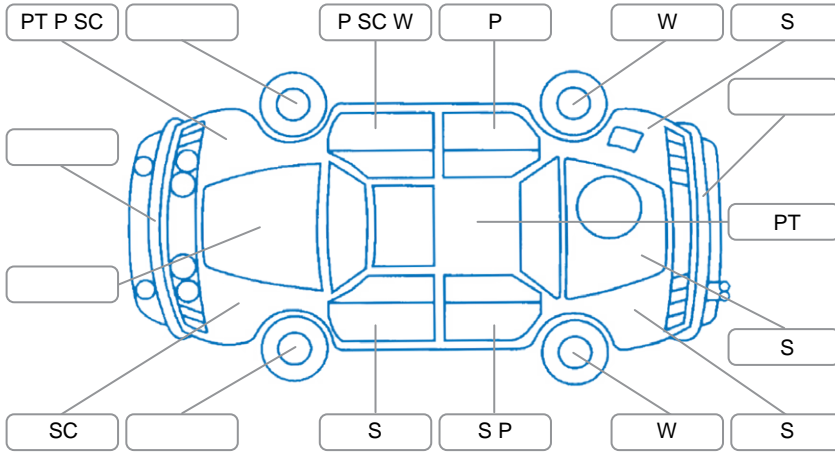

Key

S = Scratch R = Rust C = Crack * = Decals W = Significant scuffs
 D = Dent PT = Paint defect P = Pin dent SC = Stone Chips

Note: some defects and blemishes may not be displayed in the diagram

Body Inspection Comments

Conditions During Body Inspection: Dry

Under Carriage and Under Bonnet Inspection Comments

Engine oil seepage
 Underbody surface rust

Interior Comments

Seats:	Average
Carpets:	Average
Panels:	Average
Dashboard:	Average