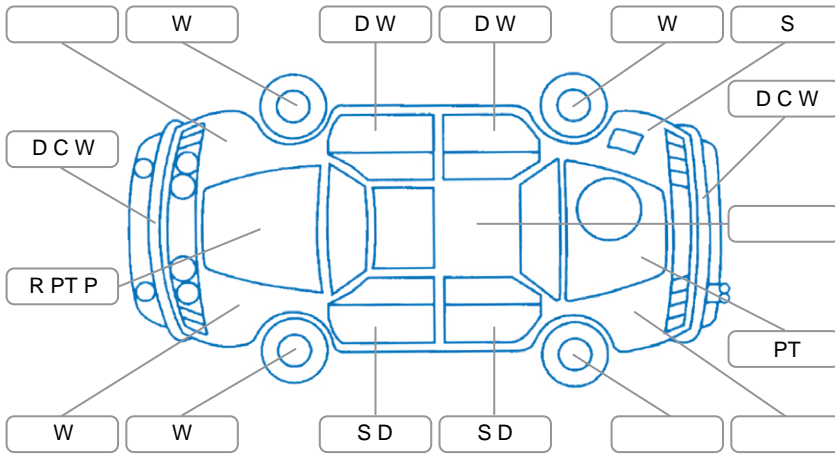

Report ID:	28,249,479	Version:	2
Created:	03 Jul 2026		

Make:	Mitsubishi	Model:	Colt
Body Style:	Hatchback	Year:	2007
Rego No.:	HJT640	Rego Expiry:	25 Oct 2026
WoF Expiry:	08 Jan 2027	Odometer:	194,483 Kms
Good No.:	28249479	VIN:	7AT0CJ0XX14400325
Next Service:	204,000 KMs	Service History:	No

Key
 S = Scratch R = Rust C = Crack * = Decals W = Significant scuffs
 D = Dent PT = Paint defect P = Pin dent SC = Stone Chips

Note: some defects and blemishes may not be displayed in the diagram

Body Inspection Comments

Roof aerial damaged.
 Windscreen chip outside cva.

Conditions During Body Inspection Dry

Under Carriage and Under Bonnet Inspection Comments

Front wheel drive.
 Freshly serviced.

Interior Comments

Seats:	Average
Carpets:	Average
Panels:	Average
Dashboard:	Average