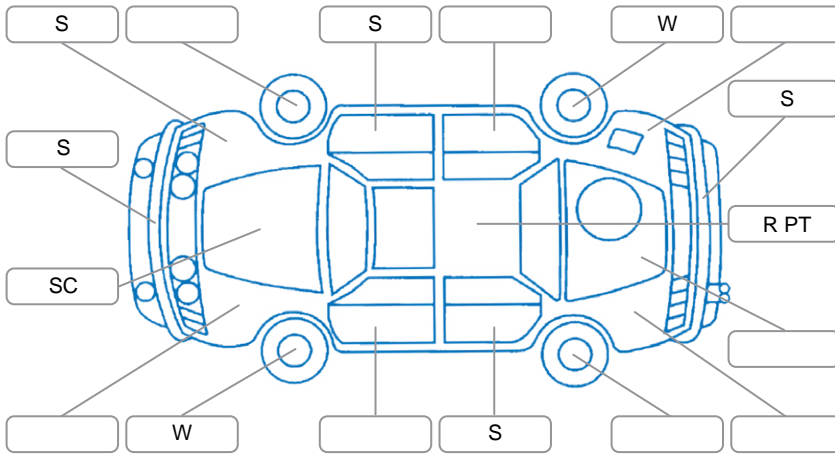

Report ID:	28,249,433	Version:	1
Created:	17 Jun 2026		

Make:	Nissan	Model:	Fuga
Body Style:	Sedan	Year:	2007
Rego No.:	JUZ835	Rego Expiry:	27 Nov 2026
WoF Expiry:	04 Dec 2026	Odometer:	196,617 Kms
Good No.:	28249433	VIN:	7AT0DH8GX15256539
Next Service:	205908	Service History:	No

Key

S = Scratch R = Rust C = Crack * = Decals W = Significant scuffs
 D = Dent PT = Paint defect P = Pin dent SC = Stone Chips

Note: some defects and blemishes may not be displayed in the diagram

Body Inspection Comments

Conditions During Body Inspection: Dry

Under Carriage and Under Bonnet Inspection Comments

Rear wheel drive
 Oil leak

Interior Comments

Seats:	Good
Carpets:	Good
Panels:	headliner stapled up
Dashboard:	Good