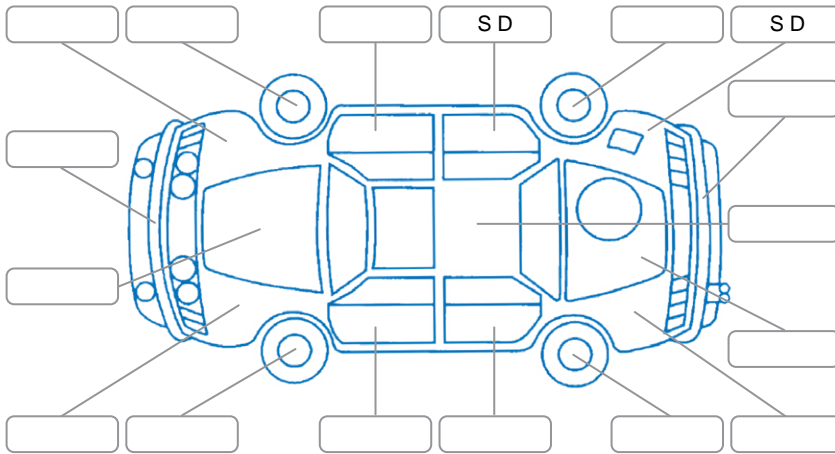

Key
 S = Scratch R = Rust C = Crack * = Decals W = Significant scuffs
 D = Dent PT = Paint defect P = Pin dent SC = Stone Chips

Note: some defects and blemishes may not be displayed in the diagram

Body Inspection Comments

Under the bonnet and bar support rust, car vibration, under the body subframe rust,

Conditions During Body Inspection Wet

Under Carriage and Under Bonnet Inspection Comments

Interior Comments

Seats:	Average
Carpets:	Average
Panels:	Average
Dashboard:	Average