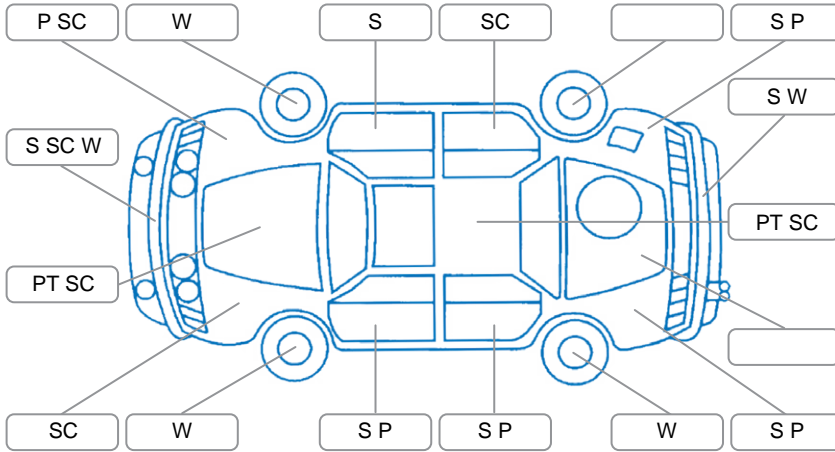

Report ID:	28,249,229	Version:	1
Created:	25 Jun 2026		

Make:	Honda	Model:	Accord
Body Style:	Sedan	Year:	2008
Rego No.:	NCB730	Rego Expiry:	31 Mar 2027
WoF Expiry:	19 Jun 2027	Odometer:	233,838 Kms
Good No.:	28249229	VIN:	MRHCP36508P050137
Next Service:	245,000 Kms	Service History:	Yes

### Key

S = Scratch    R = Rust    C = Crack    \* = Decals    W = Significant scuffs  
 D = Dent    PT = Paint defect    P = Pin dent    SC = Stone Chips

Note: some defects and blemishes may not be displayed in the diagram

### Body Inspection Comments

- Dent in front left lower sill
- Front left wing mirror housing and indicator lens chipped

Conditions During Body Inspection: Dry