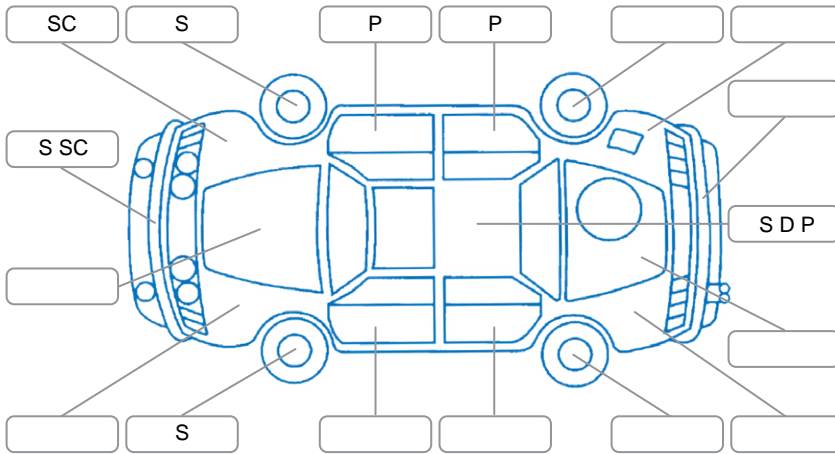

Report ID:	28,249,201	Version:	1
Created:	12 Jun 2026		

Make:	Ford	Model:	Ranger
Body Style:	Utility	Year:	2018
Rego No.:	LPC757	Rego Expiry:	17 Sep 2026
WoF Expiry:	01 Sep 2026	Odometer:	169,634 Kms
Good No.:	28249201	VIN:	MPBUMFF50JX167391
Next Service:	175,000km	Service History:	Yes

Key

S = Scratch R = Rust C = Crack * = Decals W = Significant scuffs
 D = Dent PT = Paint defect P = Pin dent SC = Stone Chips

Note: some defects and blemishes may not be displayed in the diagram

Body Inspection Comments

- Stone chip in windscreen.
- Drivers door seal is torn.
- Rear Ford badge broken/missing.

Conditions During Body Inspection: Dry

Under Carriage and Under Bonnet Inspection Comments

Bonnet struts don't hold bonnet open.