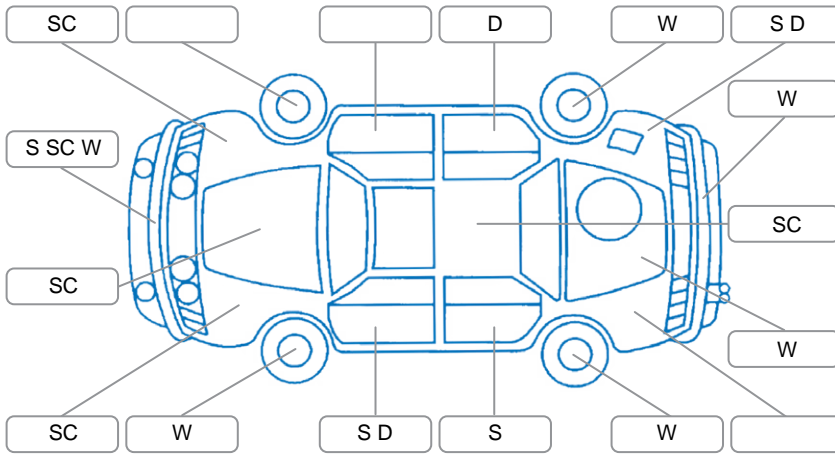

Report ID:	28,249,175	Version:	1
Created:	12 Jun 2026		

Make:	Nissan	Model:	Skyline
Body Style:	Sedan	Year:	2006
Rego No.:	HJL458	Rego Expiry:	14 Aug 2026
WoF Expiry:	02 Aug 2026	Odometer:	161,139 Kms
Good No.:	28249175	VIN:	7AT0DH12X14102294
Next Service:	165,922km	Service History:	No

Key
 S = Scratch R = Rust C = Crack * = Decals W = Significant scuffs
 D = Dent PT = Paint defect P = Pin dent SC = Stone Chips

Note: some defects and blemishes may not be displayed in the diagram

Body Inspection Comments

Windscreen stone chips

Conditions During Body Inspection

Dry

Under Carriage and Under Bonnet Inspection Comments

Engine oil leak
 Rear wheel drive

Interior Comments

Seats:	Good
Carpets:	Average
Panels:	Average
Dashboard:	Good