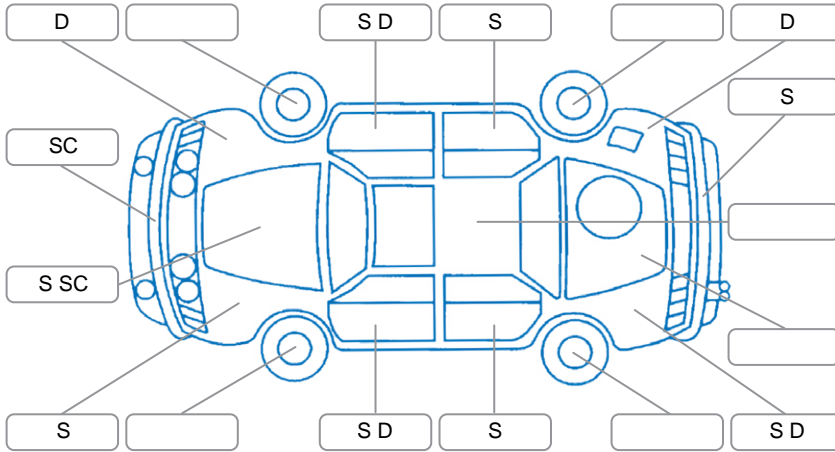

Report ID:	28,249,106	Version:	3
Created:	17 Jun 2026		

Make:	Mitsubishi	Model:	Eclipse Cross
Body Style:	SUV	Year:	2023
Rego No.:	PZR889	Rego Expiry:	05 Dec 2026
WoF Expiry:	06 Jun 2027	Odometer:	69,094 Kms
Good No.:	28249106	VIN:	JMFXDGL3WPZ001728
Next Service:	78000	Service History:	Yes

Key

S = Scratch R = Rust C = Crack * = Decals W = Significant scuffs
 D = Dent PT = Paint defect P = Pin dent SC = Stone Chips

Note: some defects and blemishes may not be displayed in the diagram

Body Inspection Comments