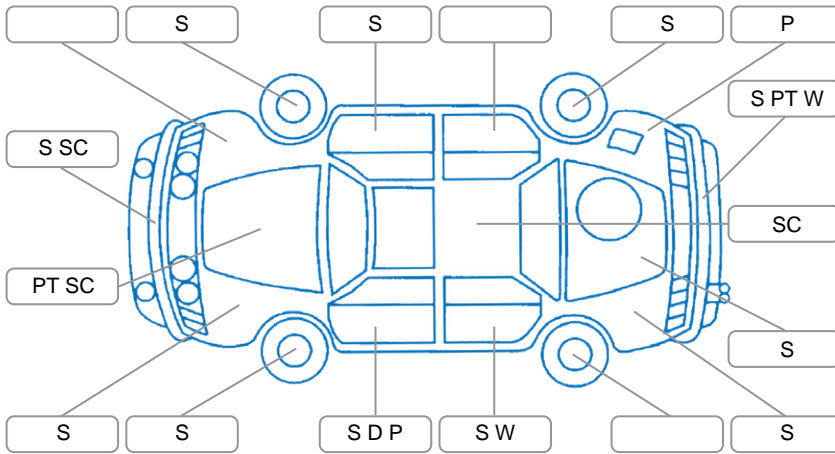

Report ID:	28,249,049	Version:	1
Created:	18 Jun 2026		

Make:	BMW	Model:	X3
Body Style:	SUV	Year:	2007
Rego No.:	GPP683	Rego Expiry:	22 Jan 2027
WoF Expiry:	28 Nov 2026	Odometer:	190,182 Kms
Good No.:	28249049	VIN:	WBAPD92050WG01230
Next Service:	198,000km's	Service History:	No

Key
 S = Scratch R = Rust C = Crack * = Decals W = Significant scuffs
 D = Dent PT = Paint defect P = Pin dent SC = Stone Chips

Note: some defects and blemishes may not be displayed in the diagram

Body Inspection Comments

Conditions During Body Inspection	Wet
-----------------------------------	-----

Under Carriage and Under Bonnet Inspection Comments

Oil leak from engine.

Interior Comments

Seats:	Good
Carpets:	Average
Panels:	Average
Dashboard:	Good