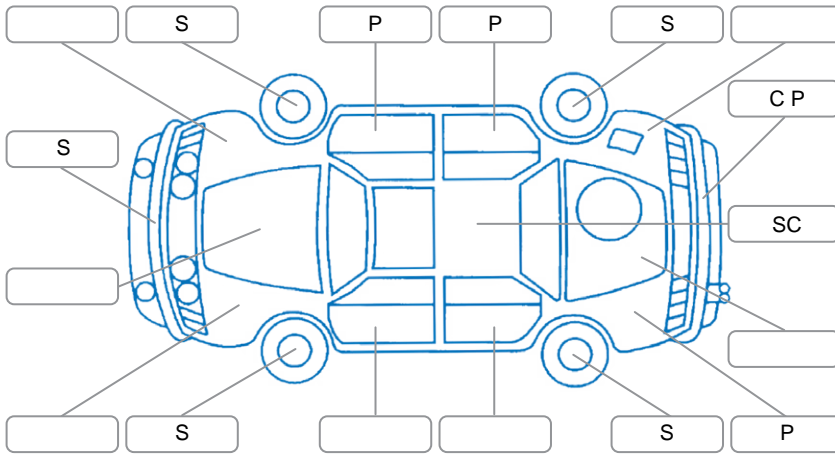

Report ID:	28,248,984	Version:	1
Created:	12 Jun 2026		

Make:	Honda	Model:	Jazz
Body Style:	Hatchback	Year:	2016
Rego No.:	JYG471	Rego Expiry:	05 Jul 2026
WoF Expiry:	31 Oct 2026	Odometer:	27,338 Kms
Good No.:	28248984	VIN:	JHMGK5830GX202970
Next Service:	39,800km	Service History:	No

Key
 S = Scratch R = Rust C = Crack * = Decals W = Significant scuffs
 D = Dent PT = Paint defect P = Pin dent SC = Stone Chips

Note: some defects and blemishes may not be displayed in the diagram

Body Inspection Comments