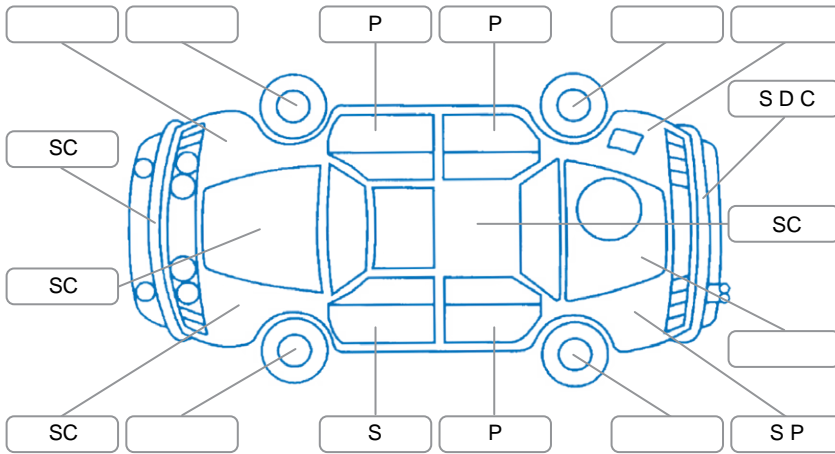

Report ID:	28,248,913	Version:	4
Created:	05 Jul 2026		

Make:	Mazda	Model:	Axela
Body Style:	Hatchback	Year:	2014
Rego No.:	NLN453	Rego Expiry:	21 Jun 2026
WoF Expiry:	03 Jun 2027	Odometer:	208,728 Kms
Good No.:	28248913	VIN:	7AT0C13JX21113267
Next Service:	218,735km	Service History:	No

Key
 S = Scratch R = Rust C = Crack * = Decals W = Significant scuffs
 D = Dent PT = Paint defect P = Pin dent SC = Stone Chips

Note: some defects and blemishes may not be displayed in the diagram

Body Inspection Comments