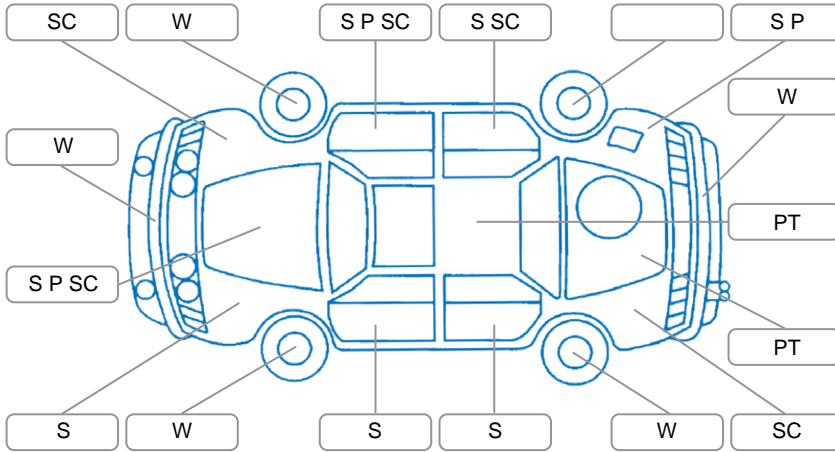

Report ID:	28,248,881	Version:	1
Created:	15 Jun 2026		

Make:	Mazda	Model:	Atenza
Body Style:	Sedan	Year:	2008
Rego No.:	JTK369	Rego Expiry:	17 Dec 2026
WoF Expiry:	11 Feb 2027	Odometer:	180,516 Kms
Good No.:	28248881	VIN:	7AT0C139X16102861
Next Service:	19/2/27 or 188000km	Service History:	No

Key

S = Scratch R = Rust C = Crack * = Decals W = Significant scuffs
 D = Dent PT = Paint defect P = Pin dent SC = Stone Chips

Note: some defects and blemishes may not be displayed in the diagram

Body Inspection Comments

Conditions During Body Inspection: Dry

Under Carriage and Under Bonnet Inspection Comments

Interior Comments

Seats:	Good
Carpets:	Good
Panels:	Good
Dashboard:	Average

General Comments

Vehicle drove well.

Road Conditions During Test Drive	Dry
Engine Timing Mechanism	Timing Chain
Evidence of Cam Belt Replacement	<input type="checkbox"/> Yes <input type="checkbox"/> No Kms
Inspected by:	Aaron Johnson
Published by:	Aaron Johnson
Inspection Date:	15 Jun 2026