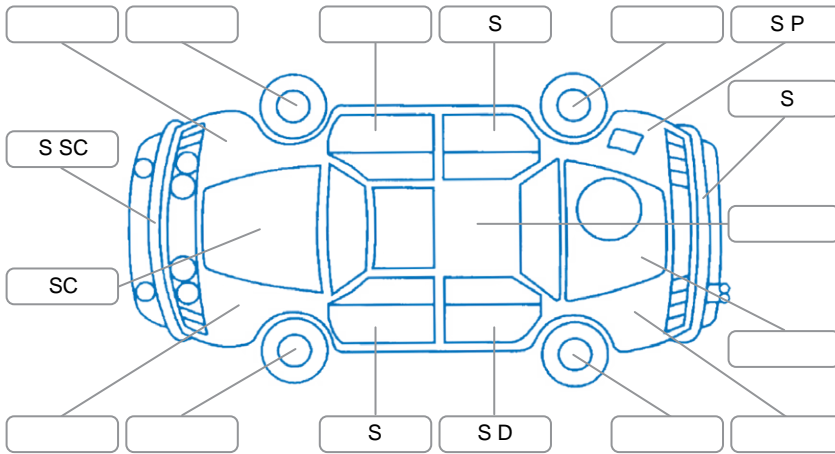

Report ID:	28,248,777	Version:	1
Created:	11 Jun 2026		

Make:	Jeep	Model:	Compass
Body Style:	SUV	Year:	2013
Rego No.:	HEH402	Rego Expiry:	17 Apr 2027
WoF Expiry:	25 Feb 2027	Odometer:	112,887 Kms
Good No.:	28248777	VIN:	1C4NJCFA2DD120126
Next Service:	119700	Service History:	No

Key
 S = Scratch R = Rust C = Crack * = Decals W = Significant scuffs
 D = Dent PT = Paint defect P = Pin dent SC = Stone Chips

Note: some defects and blemishes may not be displayed in the diagram

Body Inspection Comments

Tailgate struts need Regas, Aerial mast missing,

Conditions During Body Inspection

Dry

Under Carriage and Under Bonnet Inspection Comments

Oil leak lower engine Area.

Interior Comments

Seats:	Good
Carpets:	Good
Panels:	Good
Dashboard:	Good