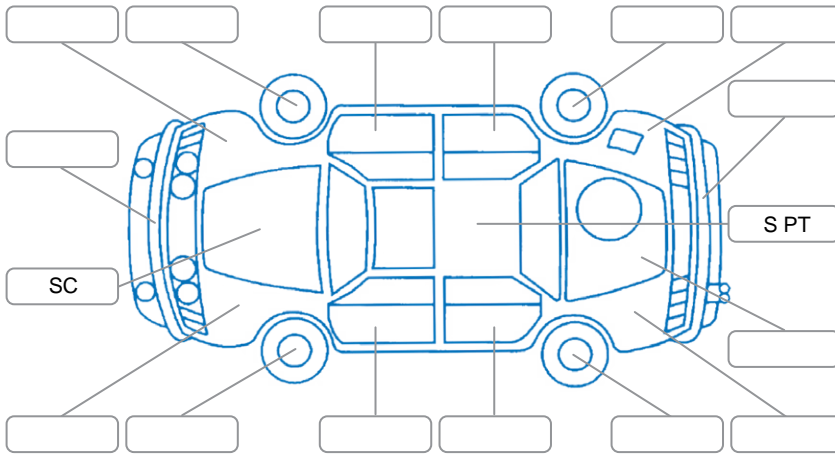

Key
 S = Scratch R = Rust C = Crack * = Decals W = Significant scuffs
 D = Dent PT = Paint defect P = Pin dent SC = Stone Chips

Note: some defects and blemishes may not be displayed in the diagram

Body Inspection Comments

Windscreen crack outside cva, Left Quarter Mud flap Dents,

Conditions During Body Inspection

Under Carriage and Under Bonnet Inspection Comments

Interior Comments

Seats:	Good
Carpets:	Good
Panels:	Good
Dashboard:	Good