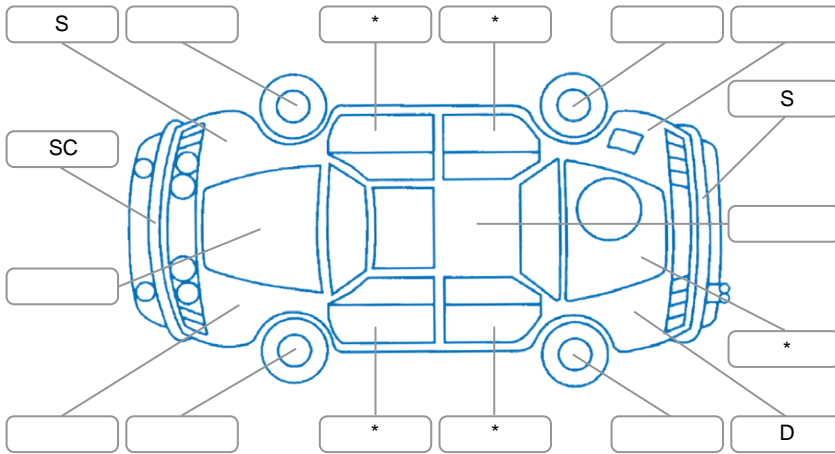

Key

S = Scratch R = Rust C = Crack * = Decals W = Significant scuffs
 D = Dent PT = Paint defect P = Pin dent SC = Stone Chips

Note: some defects and blemishes may not be displayed in the diagram

Body Inspection Comments

Conditions During Body Inspection: Dry Wet

Under Carriage and Under Bonnet Inspection Comments

Interior Comments

Seats:	Good
Carpets:	Good
Panels:	Good
Dashboard:	Good

General Comments

Road Conditions During Test Drive	Wet	
Engine Timing Mechanism	Timing Chain	
Evidence of Cam Belt Replacement	<input type="checkbox"/> Yes <input type="checkbox"/> No	Kms
Inspected by:	Curshey Accad	
Published by:	Henry Manders	
Inspection Date:	16 Jun 2026	