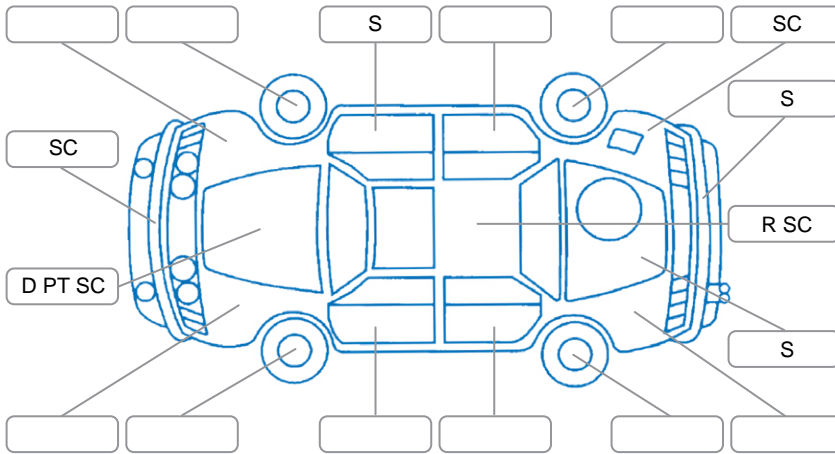

Report ID:	28,248,564	Version:	3
Created:	12 Jun 2026		

Make:	Nissan	Model:	Navara
Body Style:	Utility	Year:	2022
Rego No.:	PES41	Rego Expiry:	26 Feb 2027
WoF Expiry:	18 Jun 2027	Odometer:	149,615 Kms
Good No.:	28248564	VIN:	MNTCBND23A0018297
Next Service:	160000	Service History:	Yes

Key
 S = Scratch R = Rust C = Crack * = Decals W = Significant scuffs
 D = Dent PT = Paint defect P = Pin dent SC = Stone Chips

Note: some defects and blemishes may not be displayed in the diagram

Body Inspection Comments

Windscreen crack/stone chips.
 Passed fresh VTNZ WOF.

Conditions During Body Inspection

Under Carriage and Under Bonnet Inspection Comments

Interior Comments

Seats:	driver seat worn,
Carpets:	Good
Panels:	Good
Dashboard:	Good