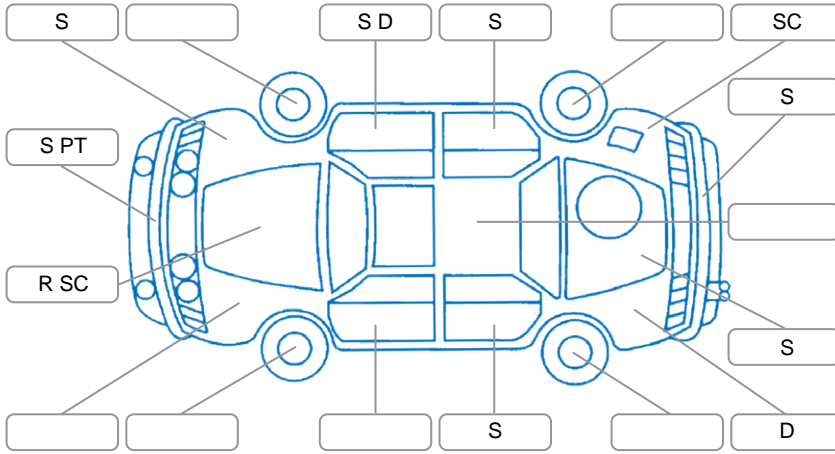

Report ID:	28,248,538	Version:	2
Created:	19 Jun 2026		

Make:	Nissan	Model:	Navara
Body Style:	Utility	Year:	2022
Rego No.:	PPK721	Rego Expiry:	20 Sep 2026
WoF Expiry:	18 Jun 2027	Odometer:	136,972 Kms
Good No.:	28248538	VIN:	MNTCBND23A0021985
Next Service:	143000	Service History:	Yes

Key

S = Scratch R = Rust C = Crack * = Decals W = Significant scuffs
 D = Dent PT = Paint defect P = Pin dent SC = Stone Chips

Note: some defects and blemishes may not be displayed in the diagram

Body Inspection Comments

Windscreen crack/stone chip.
 Passed fresh VTNZ WOF.

Conditions During Body Inspection: Dry Wet

Under Carriage and Under Bonnet Inspection Comments

Interior Comments

Seats:	driver seat torn,
Carpets:	Good
Panels:	Good
Dashboard:	Good