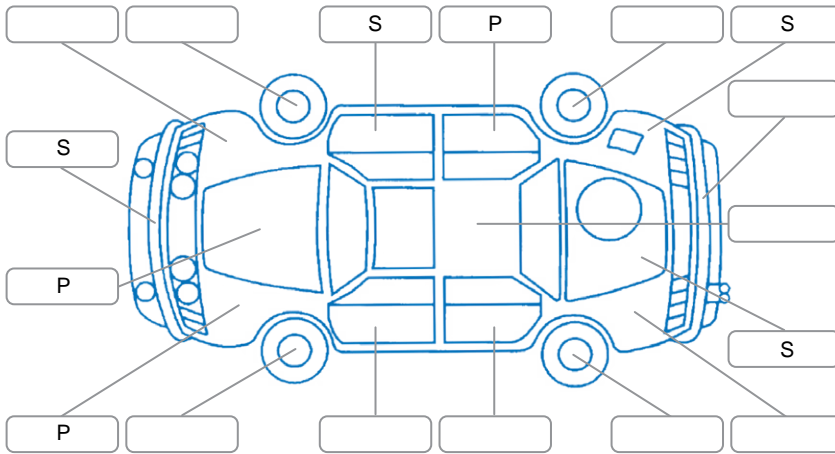

Report ID:	28,248,501	Version:	1
Created:	17 Jun 2026		

Make:	Ford	Model:	Ranger
Body Style:	Utility	Year:	2022
Rego No.:	PFC571	Rego Expiry:	17 Aug 2026
WoF Expiry:	28 Apr 2027	Odometer:	100,822 Kms
Good No.:	28248501	VIN:	MPBUMFF60NX391633
Next Service:	108000	Service History:	Yes

Key

S = Scratch R = Rust C = Crack * = Decals W = Significant scuffs
 D = Dent PT = Paint defect P = Pin dent SC = Stone Chips

Note: some defects and blemishes may not be displayed in the diagram

Body Inspection Comments

Windscreen cracks over camera.

Conditions During Body Inspection

Dry

Under Carriage and Under Bonnet Inspection Comments

Suspension components missingg

Interior Comments

Seats: Average

Carpets: Average