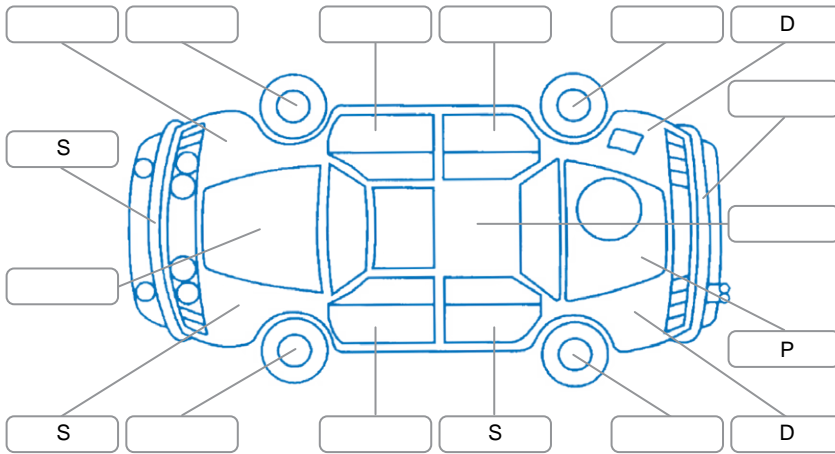

Report ID:	28,248,488	Version:	1
Created:	17 Jun 2026		

Make:	Ford	Model:	Ranger
Body Style:	Utility	Year:	2022
Rego No.:	PEN894	Rego Expiry:	30 Sep 2026
WoF Expiry:	29 Apr 2027	Odometer:	70,526 Kms
Good No.:	28248488	VIN:	MPBUMFF60MX371776
Next Service:	77600	Service History:	Yes

Key
 S = Scratch R = Rust C = Crack * = Decals W = Significant scuffs
 D = Dent PT = Paint defect P = Pin dent SC = Stone Chips

Note: some defects and blemishes may not be displayed in the diagram

Body Inspection Comments