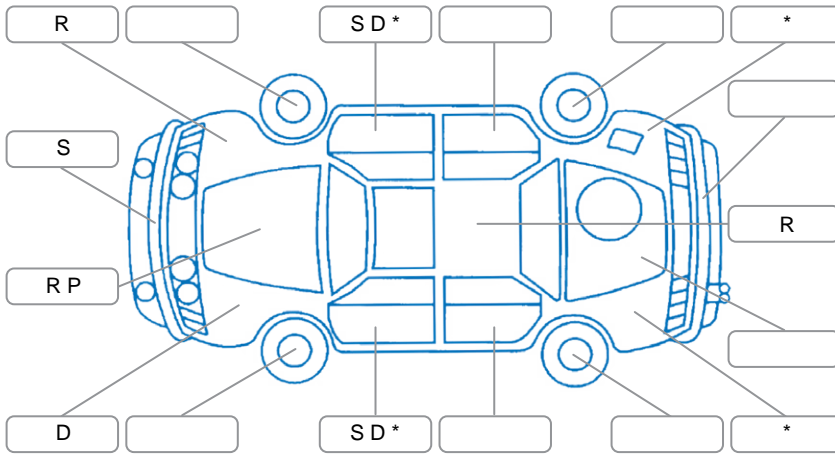

Report ID:	28,248,474	Version:	3
Created:	01 Jul 2026		

Make:	Mitsubishi	Model:	Triton
Body Style:	Utility	Year:	2018
Rego No.:	LHB405	Rego Expiry:	26 Sep 2026
WoF Expiry:	29 Jun 2027	Odometer:	225,331 Kms
Good No.:	28248474	VIN:	MMAYYKK10HH022211
Next Service:	240,315km	Service History:	No

Key
 S = Scratch R = Rust C = Crack * = Decals W = Significant scuffs
 D = Dent PT = Paint defect P = Pin dent SC = Stone Chips

Note: some defects and blemishes may not be displayed in the diagram

Body Inspection Comments

Spare tyre flat,

Conditions During Body Inspection Wet

Under Carriage and Under Bonnet Inspection Comments

Underbody surface oxidisation.

Interior Comments

Seats:	Average
Carpets:	Average
Panels:	Average
Dashboard:	Average