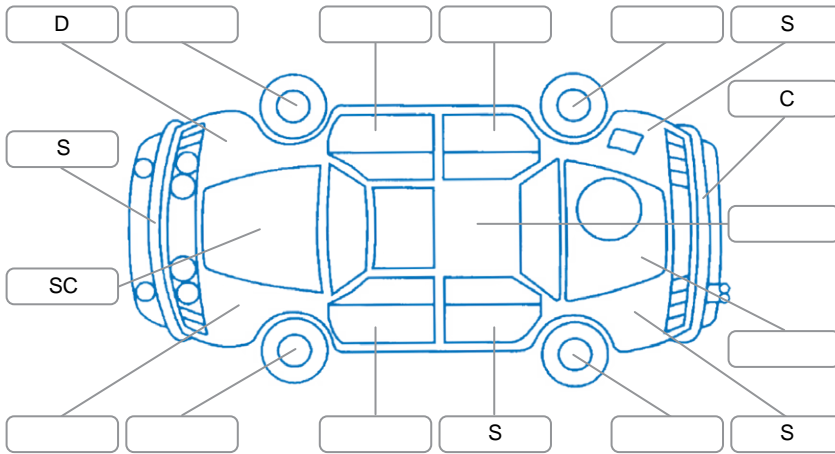

Report ID:	28,248,461	Version:	2
Created:	23 Jun 2026		

Make:	Mitsubishi	Model:	Eclipse Cross
Body Style:	SUV	Year:	2022
Rego No.:	NUM318	Rego Expiry:	16 Feb 2027
WoF Expiry:	04 Mar 2027	Odometer:	56,088 Kms
Good No.:	28248461	VIN:	JMFXDGL3WNZ001281
Next Service:	66661	Service History:	Yes

### Key

S = Scratch    R = Rust    C = Crack    \* = Decals    W = Significant scuffs  
 D = Dent    PT = Paint defect    P = Pin dent    SC = Stone Chips

Note: some defects and blemishes may not be displayed in the diagram

### Body Inspection Comments

LF tyre edge worn.

Conditions During Body Inspection

Wet