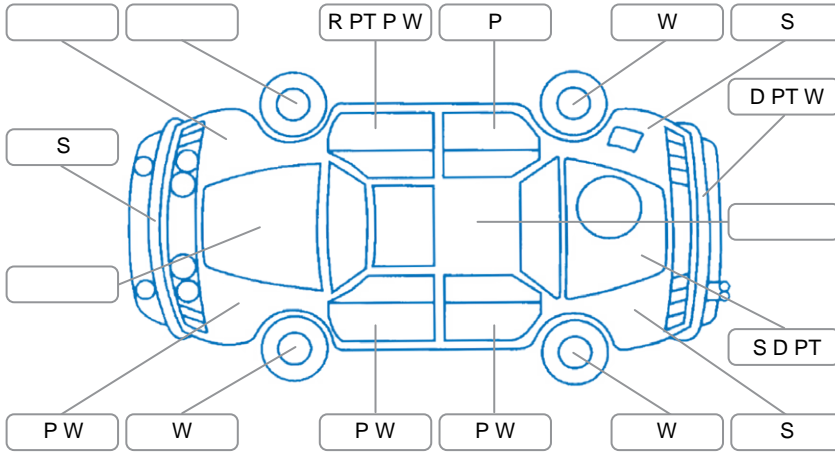

Report ID:	28,248,380	Version:	1
Created:	13 Jun 2026		

Make:	Nissan	Model:	E-NV200
Body Style:	Wagon	Year:	2014
Rego No.:	MEF411	Rego Expiry:	27 Nov 2026
WoF Expiry:	11 Dec 2026	Odometer:	165,081 Kms
Good No.:	28248380	VIN:	7AT0DH91X19501456
Next Service:	173000	Service History:	No

**Key**

S = Scratch    R = Rust    C = Crack    \* = Decals    W = Significant scuffs  
 D = Dent    PT = Paint defect    P = Pin dent    SC = Stone Chips

Note: some defects and blemishes may not be displayed in the diagram