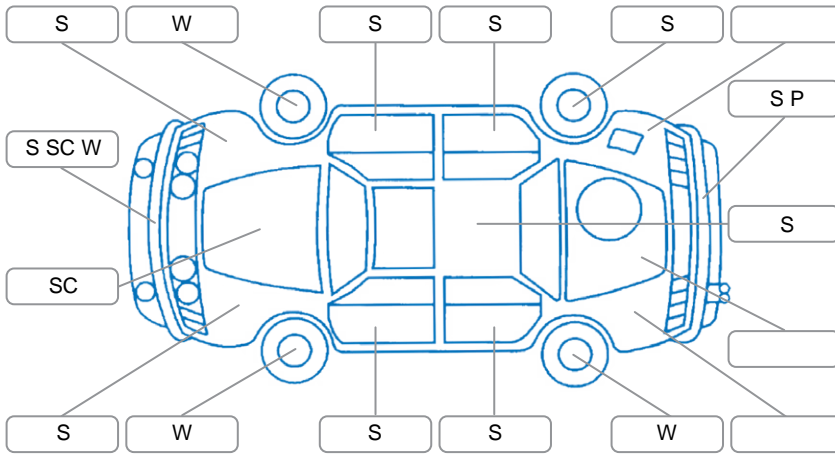

Report ID:	28,248,282	Version:	1
Created:	12 Jun 2026		

Make:	Toyota	Model:	Rav4
Body Style:	SUV	Year:	2018
Rego No.:	LRU570	Rego Expiry:	21 Mar 2027
WoF Expiry:	25 Nov 2026	Odometer:	142,719 Kms
Good No.:	28248282	VIN:	JTMZDREV90J171666
Next Service:	155,000kms	Service History:	Yes

**Key**  
 S = Scratch    R = Rust    C = Crack    \* = Decals    W = Significant scuffs  
 D = Dent    PT = Paint defect    P = Pin dent    SC = Stone Chips

Note: some defects and blemishes may not be displayed in the diagram