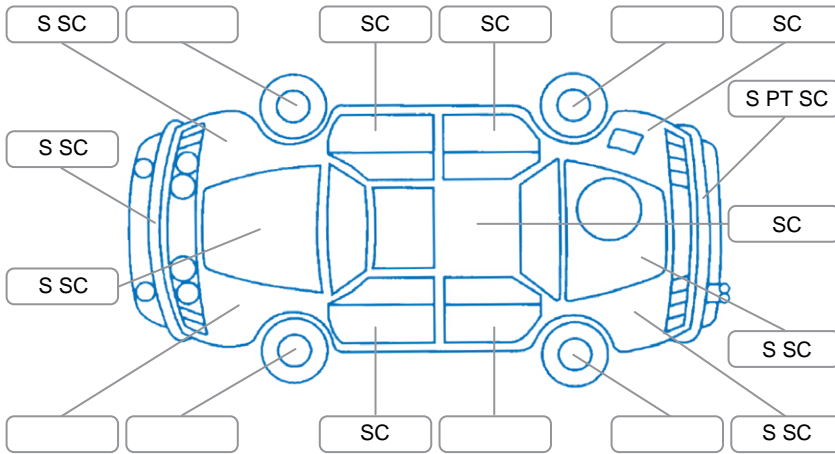

### Key

S = Scratch    R = Rust    C = Crack    \* = Decals    W = Significant scuffs  
 D = Dent    PT = Paint defect    P = Pin dent    SC = Stone Chips

Note: some defects and blemishes may not be displayed in the diagram

### Body Inspection Comments

Stone chip in windscreen.

Conditions During Body Inspection

Wet