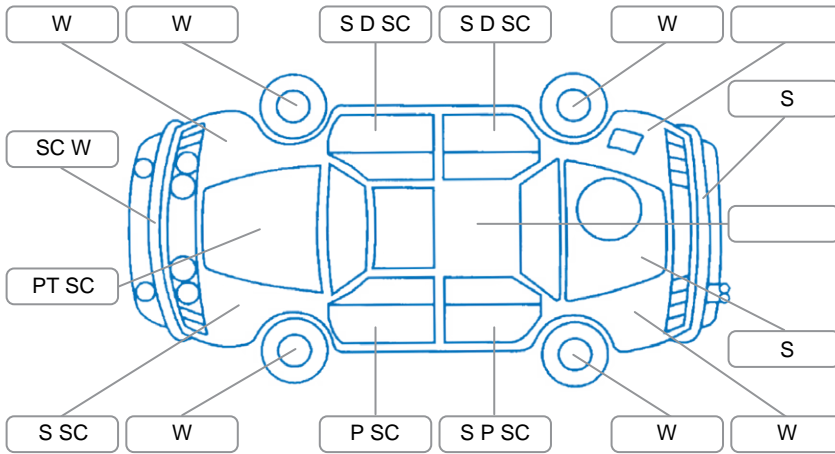

Report ID:	28,248,156	Version:	2
Created:	20 Jun 2026		

Make:	Mazda	Model:	Demio
Body Style:	Hatchback	Year:	2009
Rego No.:	GKE618	Rego Expiry:	01 Sep 2026
WoF Expiry:	23 Jul 2026	Odometer:	233,818 Kms
Good No.:	28248156	VIN:	7AT0C12HX12205066
Next Service:	243,400 km	Service History:	No

Key

S = Scratch R = Rust C = Crack * = Decals W = Significant scuffs
 D = Dent PT = Paint defect P = Pin dent SC = Stone Chips

Note: some defects and blemishes may not be displayed in the diagram

Body Inspection Comments

- Front wheel drive.
- R/F wheel has horizontal play.
- Coolant in reservoir discoloured.

Interior Comments

Seats:	Average
Carpets:	Average
Panels:	Average
Dashboard:	Average

General Comments

Road Conditions During Test Drive	Dry
Engine Timing Mechanism	Timing Chain
Evidence of Cam Belt Replacement	<input type="checkbox"/> Yes <input type="checkbox"/> No Kms
Inspected by:	Imraan Bryant
Published by:	Erin White
Inspection Date:	15 Jun 2026