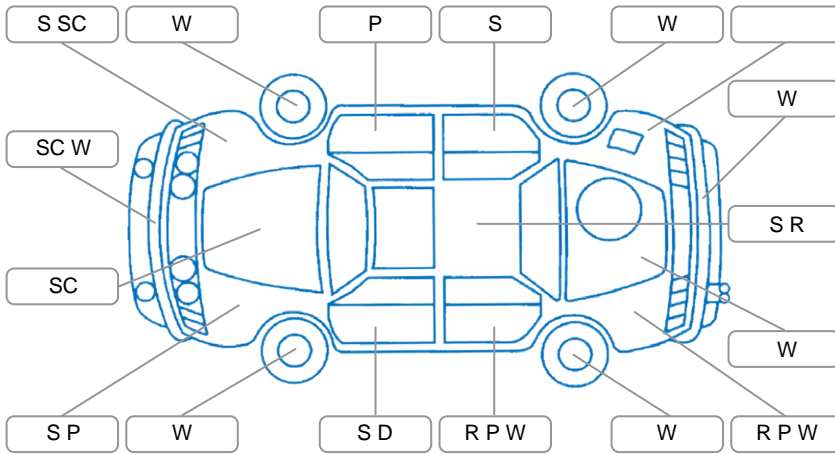

Report ID:	28,248,059	Version:	1
Created:	19 Jun 2026		

Make:	Toyota	Model:	Highlander
Body Style:	SUV	Year:	2010
Rego No.:	FJB79	Rego Expiry:	10 Aug 2026
WoF Expiry:	01 Jul 2027	Odometer:	212,431 Kms
Good No.:	28248059	VIN:	JTEES41A002161690
Next Service:	222,000	Service History:	Yes

Key

S = Scratch R = Rust C = Crack * = Decals W = Significant scuffs
 D = Dent PT = Paint defect P = Pin dent SC = Stone Chips

Note: some defects and blemishes may not be displayed in the diagram

Body Inspection Comments

Spider rust on roof

Conditions During Body Inspection

Dry

Under Carriage and Under Bonnet Inspection Comments

Subframe surface rust

Interior Comments

Seats:	Average
Carpets:	Good
Panels:	Good
Dashboard:	Good