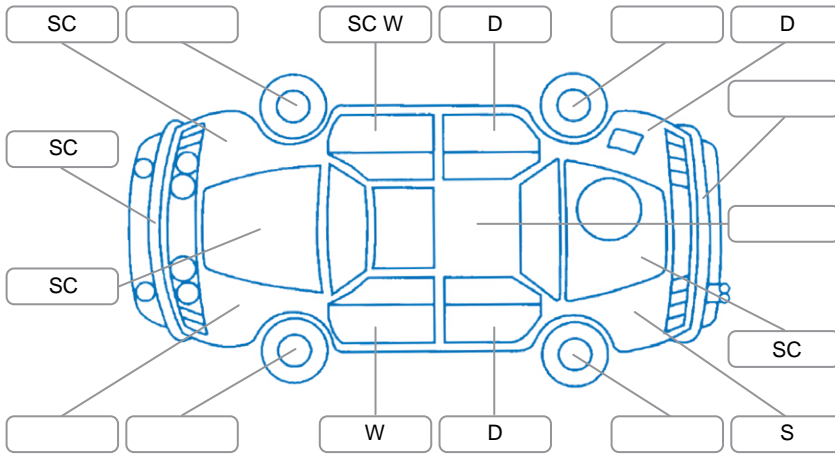

Report ID:	28,247,972	Version:	1
Created:	12 Jun 2026		

Make:	Toyota	Model:	Rav4
Body Style:	SUV	Year:	2023
Rego No.:	PWW397	Rego Expiry:	19 Jul 2026
WoF Expiry:	20 Apr 2027	Odometer:	86,716 Kms
Good No.:	28247972	VIN:	JTMBW3FV80D170501
Next Service:	101700	Service History:	Yes

Key
 S = Scratch R = Rust C = Crack * = Decals W = Significant scuffs
 D = Dent PT = Paint defect P = Pin dent SC = Stone Chips

Note: some defects and blemishes may not be displayed in the diagram

Body Inspection Comments

Conditions During Body Inspection: Dry

Under Carriage and Under Bonnet Inspection Comments

Four wheel drive

Interior Comments

Seats:	Stained, Good
Carpets:	Good
Panels:	Minor scratches, Good
Dashboard:	Good