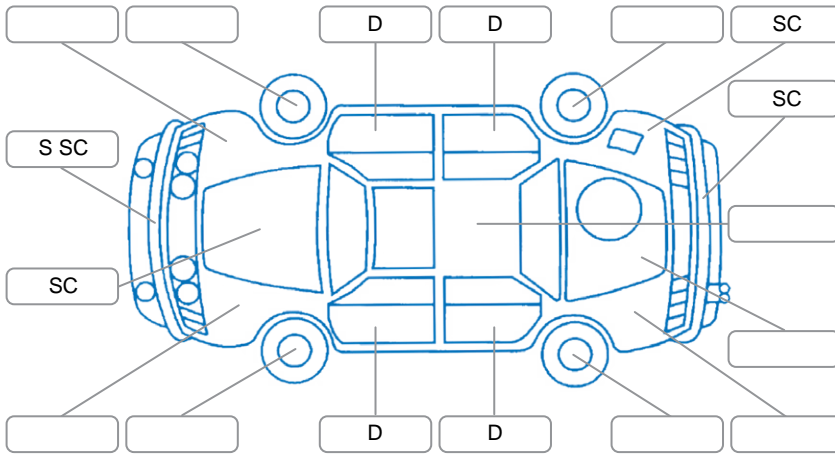

Report ID:	28,247,940	Version:	3
Created:	26 Jun 2026		

Make:	Hyundai	Model:	Kona
Body Style:	SUV	Year:	2021
Rego No.:	NTD13	Rego Expiry:	27 Mar 2027
WoF Expiry:	09 Jul 2027	Odometer:	54,069 Kms
Good No.:	28247940	VIN:	KMHK281GUMU139407
Next Service:	65000	Service History:	Yes

**Key**  
 S = Scratch    R = Rust    C = Crack    \* = Decals    W = Significant scuffs  
 D = Dent    PT = Paint defect    P = Pin dent    SC = Stone Chips

Note: some defects and blemishes may not be displayed in the diagram