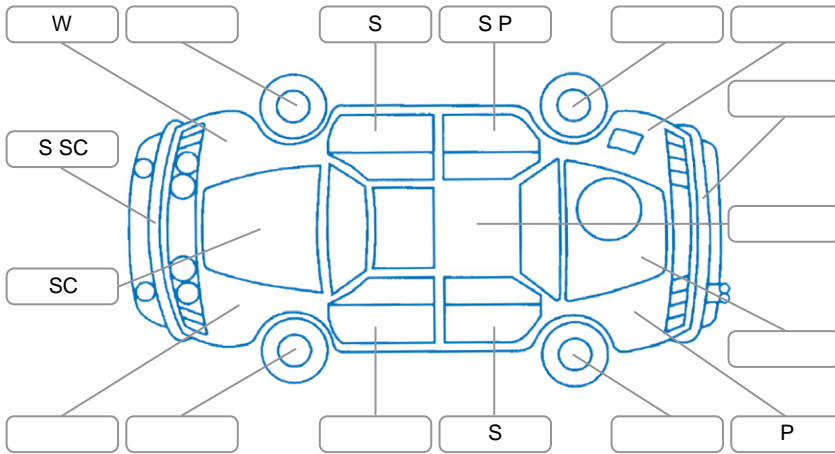

Report ID:	28,247,891	Version:	1
Created:	16 Jun 2026		

Make:	Mercedes-Benz	Model:	GLA
Body Style:	Hatchback	Year:	2014
Rego No.:	RRJ922	Rego Expiry:	08 Sep 2026
WoF Expiry:	30 Jun 2027	Odometer:	68,778 Kms
Good No.:	28247891	VIN:	WDC1569462J053792
Next Service:	78,000km's	Service History:	No

Key

S = Scratch R = Rust C = Crack * = Decals W = Significant scuffs
 D = Dent PT = Paint defect P = Pin dent SC = Stone Chips

Note: some defects and blemishes may not be displayed in the diagram

Body Inspection Comments

Conditions During Body Inspection: Dry

Under Carriage and Under Bonnet Inspection Comments

Interior Comments

Seats:	Good
Carpets:	Good
Panels:	Good
Dashboard:	Good

General Comments

Road Conditions During Test Drive	Dry	
Engine Timing Mechanism	Timing Chain	
Evidence of Cam Belt Replacement	<input type="checkbox"/> Yes <input type="checkbox"/> No	Kms
Inspected by:	Jason Young	
Published by:	Tiaan Pienaar	
Inspection Date:	16 Jun 2026	