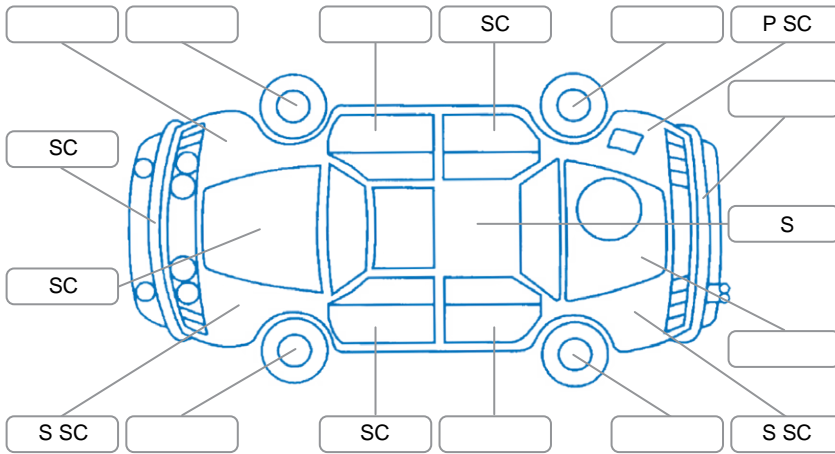

Report ID:	28,247,870	Version:	3
Created:	02 Jul 2026		

Make:	Nissan	Model:	Skyline
Body Style:	Sedan	Year:	2014
Rego No.:	RMB527	Rego Expiry:	05 May 2027
WoF Expiry:	03 Nov 2026	Odometer:	78,268 Kms
Good No.:	28247870	VIN:	7AT0DH12X24100329
Next Service:	86,900 Kms	Service History:	No

Key

S = Scratch R = Rust C = Crack * = Decals W = Significant scuffs
 D = Dent PT = Paint defect P = Pin dent SC = Stone Chips

Note: some defects and blemishes may not be displayed in the diagram

Body Inspection Comments