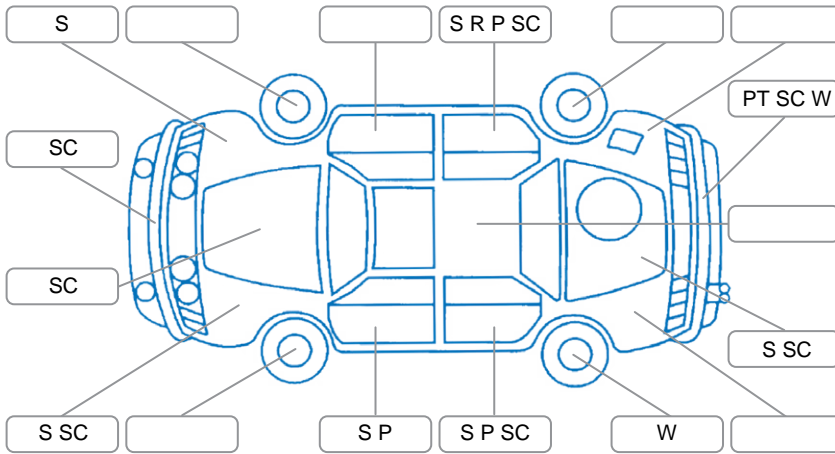

Report ID:	28,247,815	Version:	1
Created:	13 Jun 2026		

Make:	KIA	Model:	Cerato
Body Style:	Hatchback	Year:	2013
Rego No.:	GTA587	Rego Expiry:	27 Aug 2026
WoF Expiry:	03 Jul 2026	Odometer:	171,740 Kms
Good No.:	28247815	VIN:	KNAFU512MD5732451
Next Service:	177000	Service History:	Yes

Key

S = Scratch R = Rust C = Crack * = Decals W = Significant scuffs
 D = Dent PT = Paint defect P = Pin dent SC = Stone Chips

Note: some defects and blemishes may not be displayed in the diagram

Body Inspection Comments

Conditions During Body Inspection: Dry

Under Carriage and Under Bonnet Inspection Comments

Engine oil seepage

Interior Comments

Seats:	Average
Carpets:	Average
Panels:	Average
Dashboard:	Average

General Comments